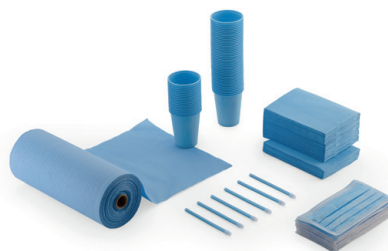

Compatto

It offers maximum product rotation for the dentist, occupying minimum space, making the most of every centimetre.

Kit Monoart® orange

Kit Monoart® lime

Kit Monoart® green

Kit Monoart® lilac

Kit Monoart® light blue